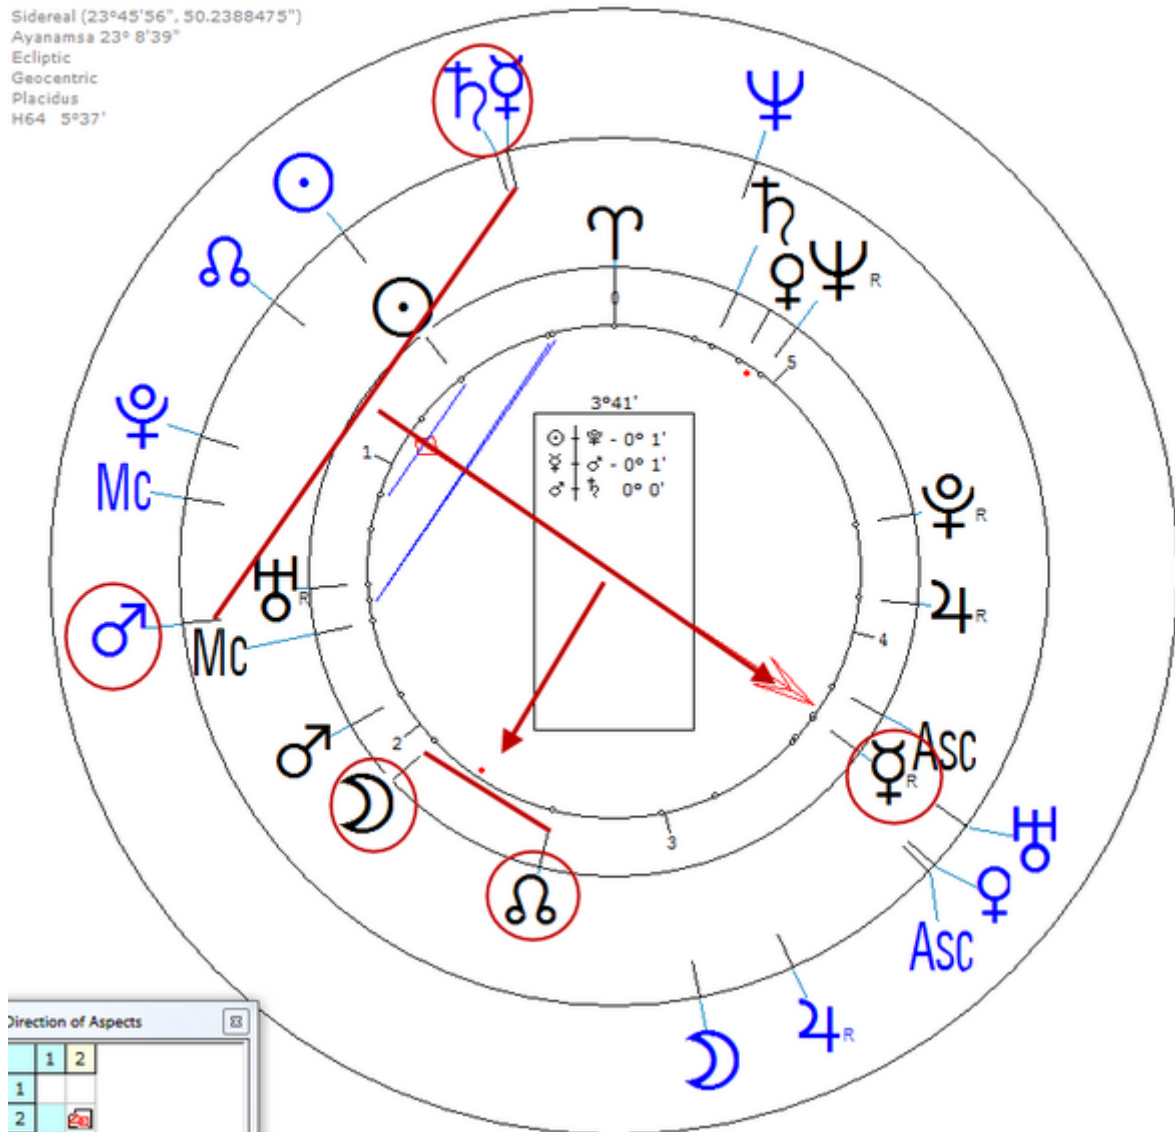

Pommet, Gary

11 February 1955 Fri 4:13 (GMT-5) 42°36'57"N 70°39'45"W
Gloucester, Massachusetts, USA

Sidereal (23°45'56", 50.2388475")

Ayanamsa 23° 8'39"

Ecliptic

Geocentric

Placidus

H64 5°37'